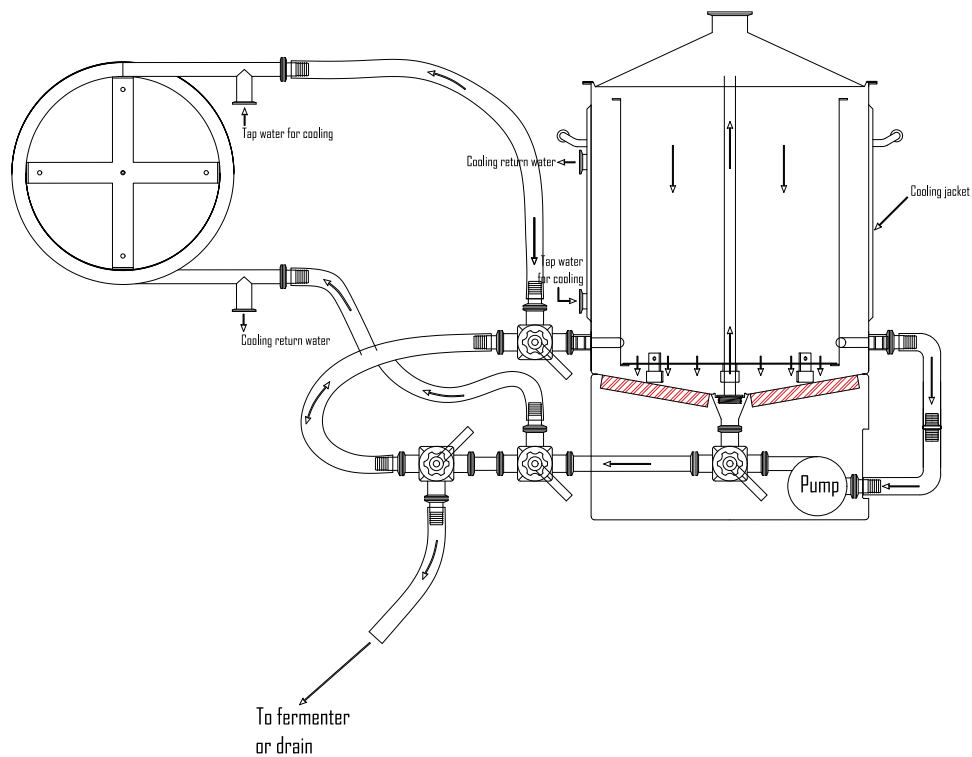

FCS - Brewing B50 - Standard setup

This document and all information and data disclosed herein or herewith are the confidential and proprietary property of Apparatus AS and are not to be used, reproduced or disclosed in whole or in part by or to anyone without the written permission of Apparatus AS

FCS - Brewing

B50 - Counterflow chiller setup

FCS - Brewing B50 with ext. mash tank

This document and all information and data disclosed herein or herewith are the confidential and proprietary property of Apparatus AS and are not to be used, reproduced or disclosed in whole or in part by or to anyone without the written permission of Apparatus AS