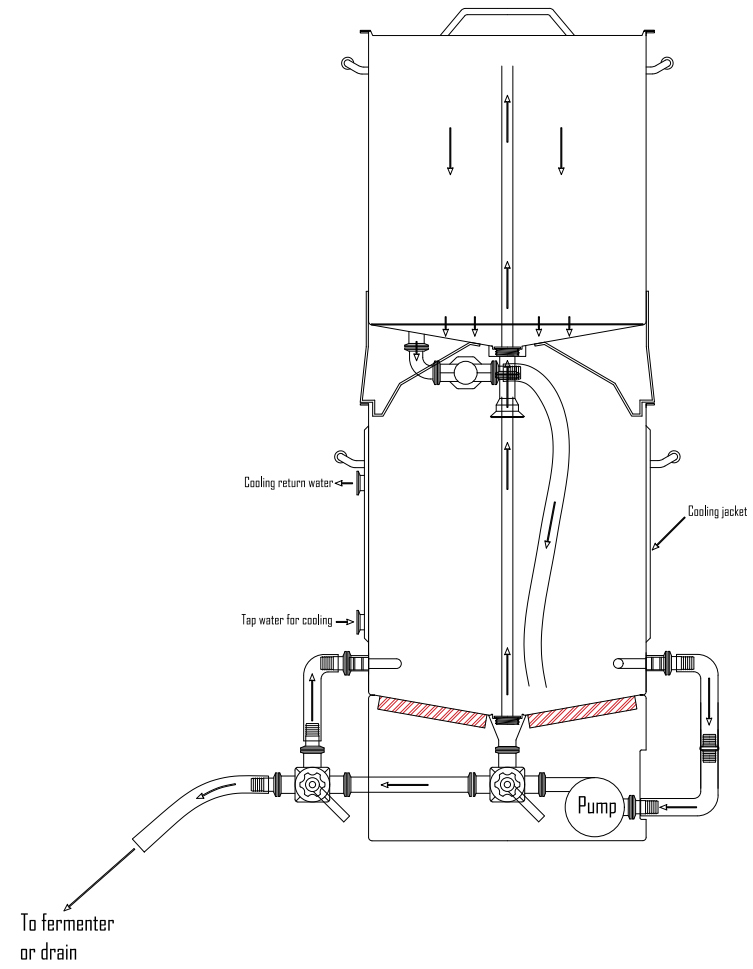

FCS - Brewing B50 - Standard setup

This document and all information and data disclosed herein or herewith are the confidential and proprietary property of Apparatus AS and are not to be used, reproduced or disclosed in whole or in part by or to anyone without the written permission of Apparatus AS

FCS - Brewing

B50 - Counterflow chiller setup

FCS - Brewing B50 with ext. mash tank

This document and all information and data disclosed herein or herewith are the confidential and proprietary property of Apparatus AS and are not to be used, reproduced or disclosed in whole or in part by or to anyone without the written permission of Apparatus AS