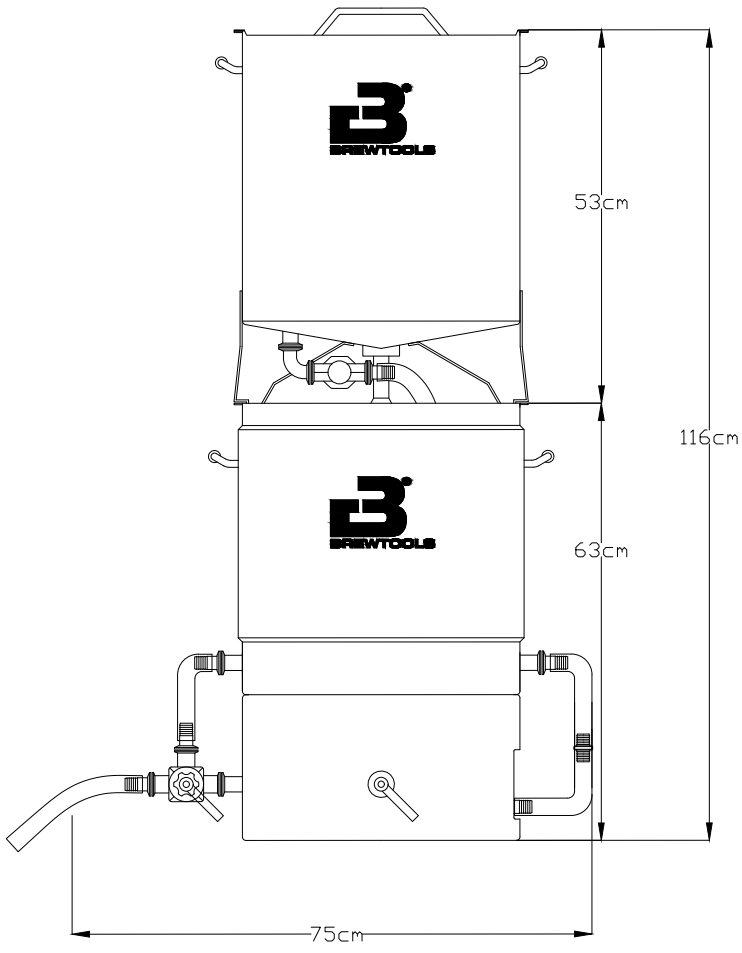

FCS - Brewing B50 - Standard setup

This document and all information and data disclosed herein or herewith are the confidential and proprietary property of Apparatus AS and are not to be used, reproduced or disclosed in whole or in part by or to anyone without the written permission of Apparatus AS

FCS - Brewing

B50 - Counterflow chiller setup

FCS - Brewing B50 with ext. mash tank

This document and all information and data disclosed herein or herewith are the confidential and proprietary property of Apparatus AS and are not to be used, reproduced or disclosed in whole or in part by or to anyone without the written permission of Apparatus AS