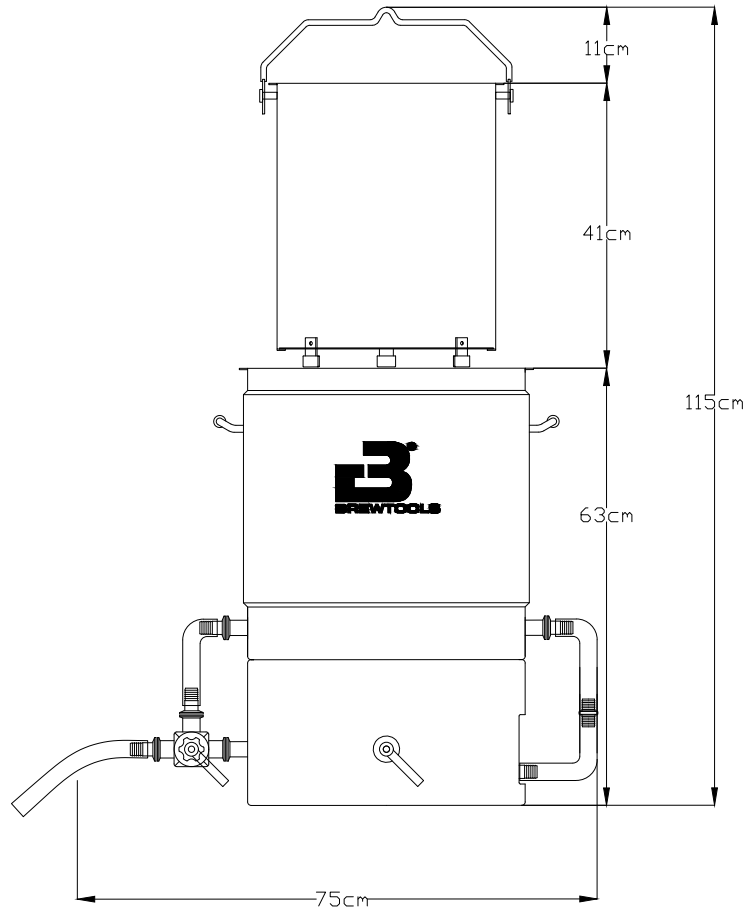

FCS - Brewing B50 - Standard setup

This document and all information and data disclosed herein or herewith are the confidential and proprietary property of Apparatus AS and are not to be used, reproduced or disclosed in whole or in part by or to anyone without the written permission of Apparatus AS

FCS - Brewing

B50 - Counterflow chiller setup

FCS - Brewing B50 with ext. mash tank

This document and all information and data disclosed herein or herewith are the confidential and proprietary property of Apparatus AS and are not to be used, reproduced or disclosed in whole or in part by or to anyone without the written permission of Apparatus AS