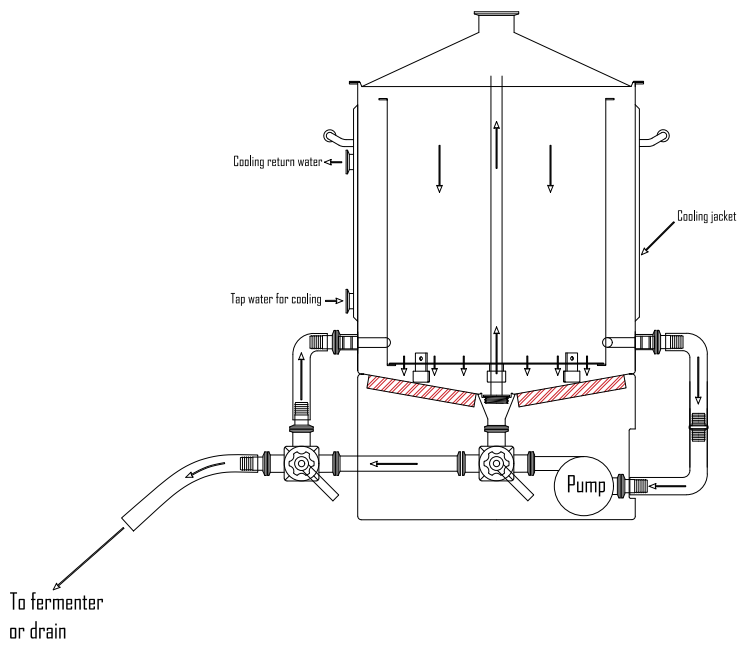

FCS - Brewing B50 - Standard setup

This document and all information and data disclosed herein or herewith are the confidential and proprietary property of Apparatus AS and are not to be used, reproduced or disclosed in whole or in part by or to anyone without the written permission of Apparatus AS

FCS - Brewing

B50 - Counterflow chiller setup

FCS - Brewing B50 with ext. mash tank

This document and all information and data disclosed herein or herewith are the confidential and proprietary property of Apparatus AS and are not to be used, reproduced or disclosed in whole or in part by or to anyone without the written permission of Apparatus AS